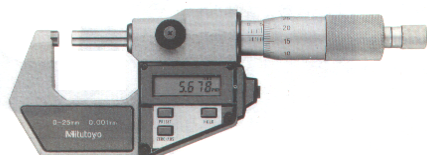

GENERAL TOOLS

PH: (08) 8262 6199 FAX: (08) 8262 6044

email: generaltools@bigpond.com website: www.generaltools.com.au

OUTSIDE MICROMETERS

RANGE	READING	MITUTOYO	STARRETT
0-25mm	.01mm	103-137	436MXRL25
25-50mm	.01mm	103-138	436MRL50
50-75mm	.01mm	103-139	436MXRL75
75-100mm	.01mm	103-140	436MXRL100
100-125mm	.01mm	103-141	436MXRL125
125-150mm	.01mm	103-142	436MXRL150
150-175mm	.01mm	103-143	436MXRL175
175-200mm	.01mm	103-144	436MXRL200
200-225mm	.01mm	103-145	436MXRL225
225-250mm	.01mm	103-146	436MXRL250
250-275mm	.01mm	103-147	436MXRL275
275-300mm	.01mm	103-148	436MXRL300
0-1"	.001"	103-177	436XRL1
1-2"	.001"	103-178	436XRL2
2-3"	.001"	103-179	436XRL3
3-4"	.001"	103-180	436XRL4
4-5"	.001"	103-181	436XRL5
5-6"	.001"	103-182	436XRL6
6-7"	.001"	103-183	436XRL7
7-8"	.001"	103-184	436XRL8
8-9"	.001"	103-185	436XRL9
9-10"	.001"	103-186	436XRL10
10-11"	.001"	103-187	436XRL11
11-12"	.001"	103-188	436XRL12

Readings of .001mm and .0001" available.

OUTSIDE MICROMETERS DIGITAL

RANGE	READING	MITUTOYO	STARRETT
0-25mm	.001mm	293-561-30	734XFL25
0-1"/0-25mm	.00005"/ .001mm	293-761-30	733XFL1
1-2"/25-50mm	.00005"/ .001mm	293-762-30	733XFL2
2-3"/50-75mm	.00005"/ .001mm	293-763-30	733XFL3
3-4"/75-100mm	.00005"/ .001mm	293-764-30	733XFL4

**INTERCHANGEABLE ANVIL TYPE
OUTSIDE MICROMETER**

RANGE	READING	MITUTOYO	STARRETT
0-100mm	.01mm	104-139	224MAARLZ
0-150mm	.01mm	104-135	224MARLZ
100-200mm	.01mm	104-140	
150-300mm	.01mm	104-136	224MGRLZ
200-300mm	.01mm	104-141	224MCRLZ
300-400mm	.01mm	104-142	224MDRLZ
400-500mm	.01mm	104-143	224MERLZ
500-600mm	.01mm	104-144	224MJRLZ
600-700mm	.01mm	104-145	
700-800mm	.01mm	104-146	
800-900mm	.01mm	104-147	
900-1000mm	.01mm	104-148	
0-4"	.001"	104-149	224AARLZ
0-6" (2-6")	.001"	104-137	224ARLZ
4-8"	.001"	104-150	
6-12"	.001"	104-138	224GRLZ
8-12" (9-12")	.001"	104-151	224CRLZ
12-16"	.001"	104-152	224DRLZ
16-20"	.001"	104-153	224ERLZ
20-24"	.001"	104-154	224JRLZ
24-28"	.001"	104-155	
28-32"	.001"	104-156	
32-36"	.001"	104-157	
36-40"	.001"	104-158	